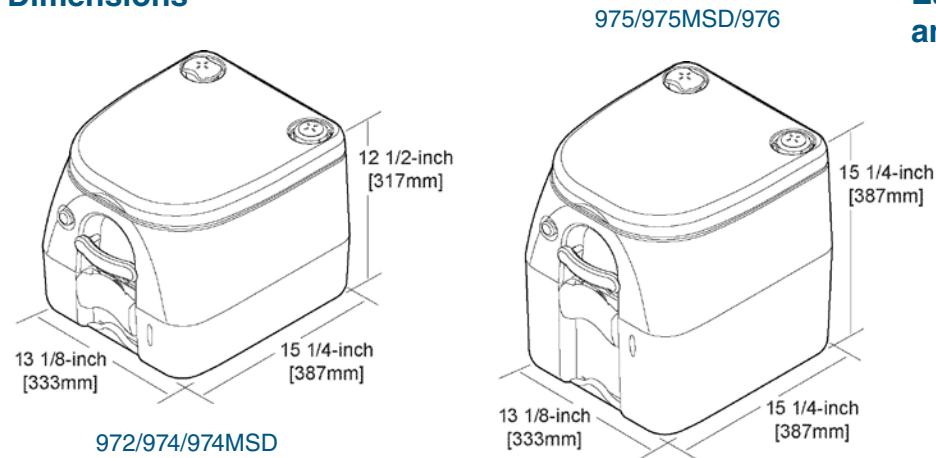

SaniPottie® 970 Series Portable Toilet Specifications

MODEL	DESCRIPTION	DISCHARGE
972	2.6 US gal./9.8 l capacity portable toilet	manual
974	2.6 US gal./9.8 l capacity portable toilet, mounting brackets	manual
974MSD	2.6 US gal./9.8 l capacity portable toilet, mounting brackets, MSD fittings	1.5 in./38 mm ID plumbing
975	5.0 US gal./18.9 l capacity portable toilet, mounting brackets	manual
975MSD	5.0 US gal./18.9 l capacity portable toilet, mounting brackets, MSD fittings	1.5 in./38 mm ID plumbing
976	5.0 US gal./18.9 l capacity portable toilet	manual

Mounting brackets and MSD fittings are also available as separate accessory kits. MSD models also connect to 5/8 in./16 mm ID vent hose

Dimensions