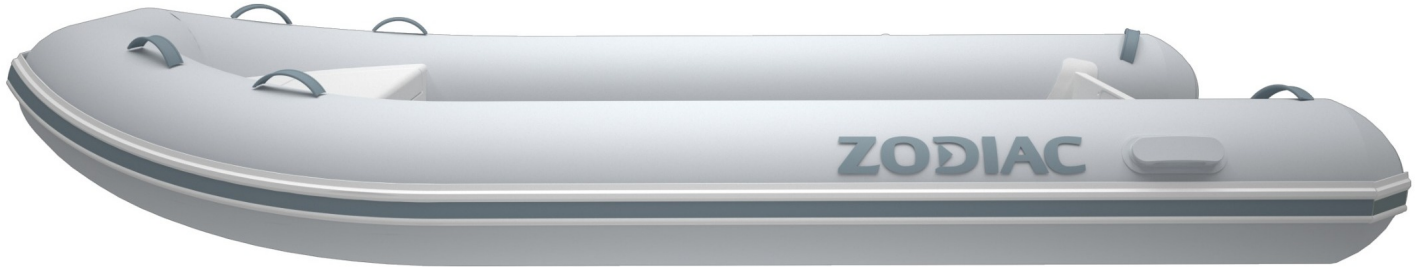

NEW! Discover our new Zodiac Aluminum tenders: the NOMAD!

Equipped with an aluminum double-floor hull, they offer an exceptional sailing experience on this type of format! Their light weight makes them easier to handle and reduces the strain on your yacht's davits. Equipped with a series of watertight stowage compartments to guarantee the safety of your equipment on board, and the option of an electric motor in the most difficult conditions. Now you can choose between our PVC tubes designed in Mehler fabric or our UV-resistant NEO tubes by Orca, all in vibrant new colors!

TECHNICAL FEATURES

OVERALL LENGTH (m-ft)	3.97m -13'0"	NUMBER OF PASSENGERS (CAT. C)	7
INSIDE LENGTH (m-ft)	3m -9'10"	MAXIMUM PAYLOAD (CAT. C) (Kg-Lbs)	730 - 1609
OVERALL BEAM (m-ft)	1.68m -5'6"	AIRTIGHT TUBE COMPARTMENTS	3
INSIDE BEAM (m-ft)	0.81m -2'8"	SCHAFT	5
TUBE DIAMETER (m-ft)	0.41m -1'4"	MAXIMUM ALLOWED POWER (HP)	30
BARE BOAT WEIGHT (Kg - Lbs)	80 - 176	MAX. ALLOWED ENGINE WEIGHT (Kg-Lbs)	89 - 196

VERSIONS

Z11243	NOMAD RIB ALU 3.9 NEO Off White
Z11245	NOMAD RIB ALU 3.9 PVC Blue
Z11244	NOMAD RIB ALU 3.9 PVC Grey

STANDARD EQUIPMENT

HULL & DECK: 2 Aft Towing Rings , Full Keel Protection, Large, watertight bow locker, Lifting Points, 1 Bow D Ring .

COMFORT: Removable Thwart.

TUBE: 2 External Handles /8 Internal Handles .

Deflecting Rubbing Strake, Repair Kit.

OTHER: 2 Aluminium Paddles, Engine Support, Manual Pump, Under Bench Storage Bag / Waterproof Zodiac Bag.