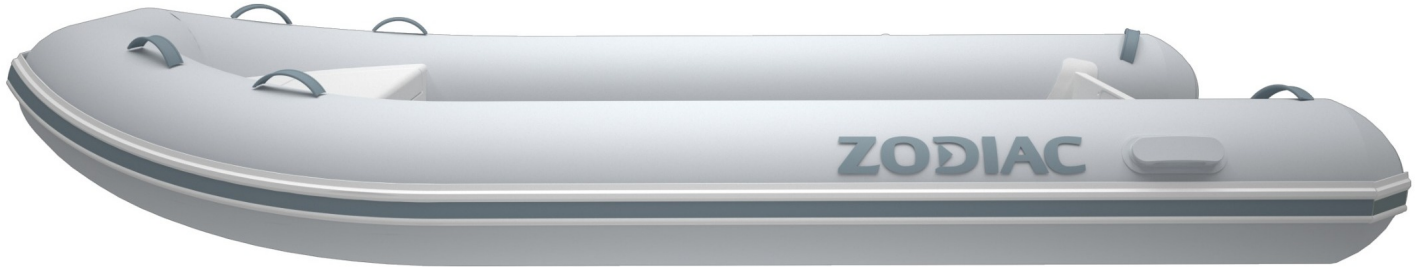

NEW! Discover our new Zodiac Aluminum tenders: the NOMAD!

Equipped with an aluminum double-floor hull, they offer an exceptional sailing experience on this type of format! Their light weight makes them easier to handle and reduces the strain on your yacht's davits. Equipped with a series of watertight stowage compartments to guarantee the safety of your equipment on board, and the option of an electric motor in the most difficult conditions. Now you can choose between our PVC tubes designed in Mehler fabric or our UV-resistant NEO tubes by Orca, all in vibrant new colors!

TECHNICAL FEATURES

OVERALL LENGTH (m-ft)	3.68m -12'1"	NUMBER OF PASSENGERS (CAT. C)	6
INSIDE LENGTH (m-ft)	2.7m -8'10"	MAXIMUM PAYLOAD (CAT. C) (Kg-Lbs)	650 - 1433
OVERALL BEAM (m-ft)	1.68 -5'6"	AIRTIGHT TUBE COMPARTMENTS	3
INSIDE BEAM (m-ft)	0.81 -2'8"	SCHAFT	5
TUBE DIAMETER (m-ft)	0.41 -1'4"	MAXIMUM ALLOWED POWER (HP)	30
BARE BOAT WEIGHT (Kg - Lbs)	74 - 163	MAX. ALLOWED ENGINE WEIGHT (Kg-Lbs)	89 - 196

VERSIONS

Z11240	NOMAD RIB ALU 3.6 NEO Off white
Z11242	NOMAD RIB ALU 3.6 PVC Blue
Z11241	NOMAD RIB ALU 3.6 PVC Grey

STANDARD EQUIPMENT

HULL & DECK: 2 Aft Towing Rings , Full Keel Protection, Large, watertight bow locker, Lifting Points, 1 Bow D Ring .

COMFORT: Removable Thwart.

TUBE: 2 External Handles /8 Internal Handles .

Deflecting Rubbing Strake, Repair Kit.

OTHER: 2 Aluminium Paddles, Engine Support, Manual Pump, Under Bench Storage Bag / Waterproof Zodiac Bag.