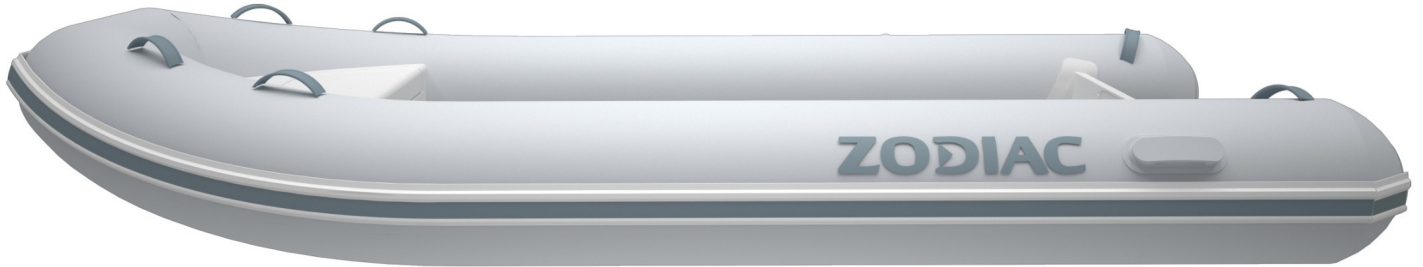

NEW! Discover our new Zodiac Aluminum tenders: the NOMAD!

Equipped with an aluminum double-floor hull, they offer an exceptional sailing experience on this type of format! Their light weight makes them easier to handle and reduces the strain on your yacht's davits. Equipped with a series of watertight stowage compartments to guarantee the safety of your equipment on board, and the option of an electric motor in the most difficult conditions. Now you can choose between our PVC tubes designed in Mehler fabric or our UV-resistant NEO tubes by Orca, all in vibrant new colors!

TECHNICAL FEATURES

ELECTRIC ENGINE	11.2	NUMBER OF PASSENGERS (CAT. C)	6
OVERALL LENGTH (m-ft)	3.38m -11'1"	MAXIMUM PAYLOAD (CAT. C) (Kg-Lbs)	610 - 1345
INSIDE LENGTH (m-ft)	2.41m -7'11"	AIRTIGHT TUBE COMPARTMENTS	3
OVERALL BEAM (m-ft)	1.68m -5'6"	SCHAFT	5
INSIDE BEAM (m-ft)	0.81m -2'8"	MAXIMUM ALLOWED POWER (HP)	15
TUBE DIAMETER (m-ft)	0.41m -1'4"	MAX. ALLOWED ENGINE WEIGHT (Kg-Lbs)	56 - 123
BARE BOAT WEIGHT (Kg - Lbs)	68 - 158		

VERSIONS

- Z11234 NOMAD RIB ALU 3.3 NEO Off White
- Z11236 NOMAD RIB ALU 3.3 PVC Blue
- Z11235 NOMAD RIB ALU 3.3 PVC Grey

STANDARD EQUIPMENT

HULL & DECK: 2 Aft Towing Rings , Full Keel Protection, Large, watertight bow locker, Lifting Points, 1 Bow D Ring .

COMFORT: Removable Thwart.

TUBE: 2 External Handles /8 Internal Handles .

Deflecting Rubbing Strake, Repair Kit.

OTHER: 2 Aluminium Paddles, Engine Support, Manual Pump, Under Bench Storage Bag / Waterproof Zodiac Bag.