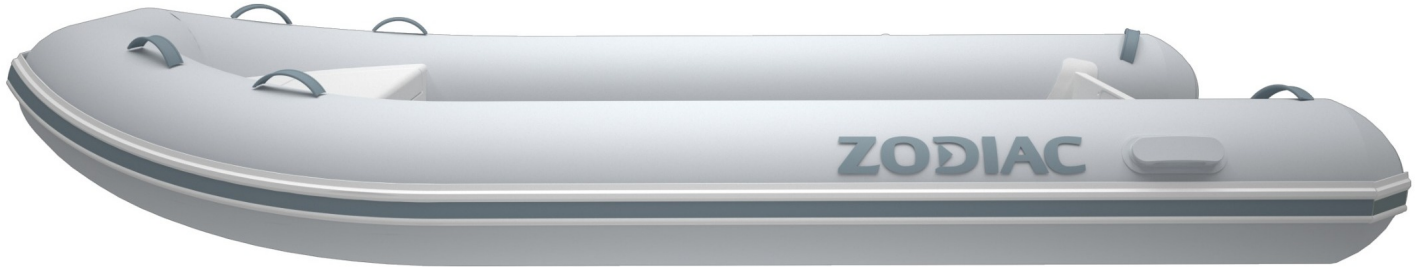

NEW! Discover our new Zodiac Aluminum tenders: the NOMAD!

Equipped with an aluminum double-floor hull, they offer an exceptional sailing experience on this type of format! Their light weight makes them easier to handle and reduces the strain on your yacht's davits. Equipped with a series of watertight stowage compartments to guarantee the safety of your equipment on board, and the option of an electric motor in the most difficult conditions. Now you can choose between our PVC tubes designed in Mehler fabric or our UV-resistant NEO tubes by Orca, all in vibrant new colors!

TECHNICAL FEATURES

ELECTRIC ENGINE	7.5	NUMBER OF PASSENGERS (CAT. C)	3
OVERALL LENGTH (m-ft)	2.77 m -9'1"	MAXIMUM PAYLOAD (CAT. C) (Kg-Lbs)	400 - 882
INSIDE LENGTH (m-ft)	1.81m -5'11"	AIRTIGHT TUBE COMPARTMENTS	3
OVERALL BEAM (m-ft)	1.7m -5'7"	SCHAFT	5
INSIDE BEAM (m-ft)	0.82 m -2'8"	MAXIMUM ALLOWED POWER (HP)	10
TUBE DIAMETER (m-ft)	0.43m -1'4"	MAX. ALLOWED ENGINE WEIGHT (Kg-Lbs)	51 - 112
BARE BOAT WEIGHT (Kg - Lbs)	55 - 121		

VERSIONS

Z11230	NOMAD RIB ALU 2.7 PVC Blue
Z11229	NOMAD RIB ALU 2.7 PVC Grey
Z11228	NOMAD RIB alu 2.7 NEO Off White

STANDARD EQUIPMENT

HULL & DECK: 2 Aft Towing Rings , Full Keel Protection, Large, watertight bow locker, Lifting Points, 1 Bow D Ring .

COMFORT: Removable Thwart.

TUBE: 2 External Handles /8 Internal Handles .

Deflecting Rubbing Strake, Repair Kit.

OTHER: 2 Aluminium Paddles, Engine Support, Manual Pump, Under Bench Storage Bag / Waterproof Zodiac Bag.