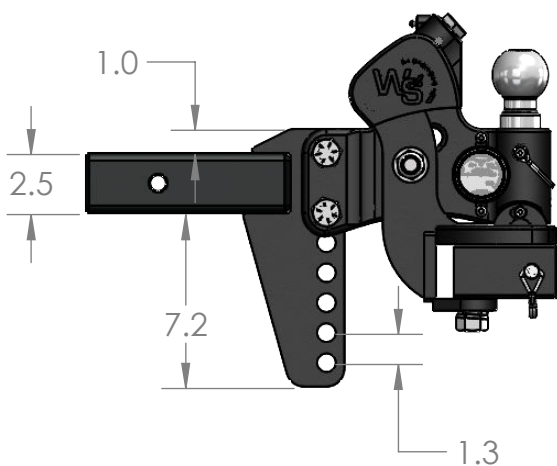

## True Tow Heavy Weight Distribution Hitch TTHW6-2.5 & TTHW6-2.5 XL

NOTE: All dimensions are in inches

LOWER POSITION

RISE POSITION

UPPER POSITION

TOP VIEW

## True Tow Heavy Weight Distribution Hitch TTHW6-2 & TTHW6-2 XL

NOTE: All dimensions are in inches

LOWER POSITION

RISE POSITION

UPPER POSITION

TOP VIEW