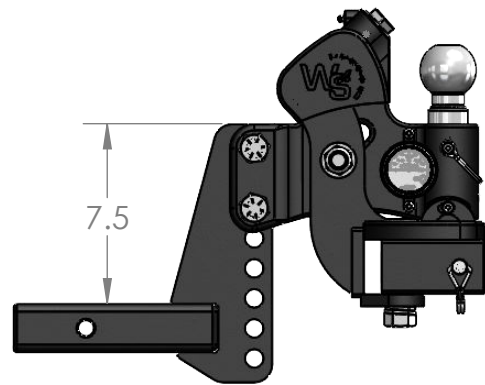

## True Tow Heavy Weight Distribution Hitch TTHW6-2.5 & TTHW6-2.5 XL

NOTE: All dimensions are in inches

LOWER POSITION

RISE POSITION

UPPER POSITION

TOP VIEW

## True Tow Heavy Weight Distribution Hitch TTHW6-2 & TTHW6-2 XL

NOTE: All dimensions are in inches

LOWER POSITION

RISE POSITION

UPPER POSITION

TOP VIEW