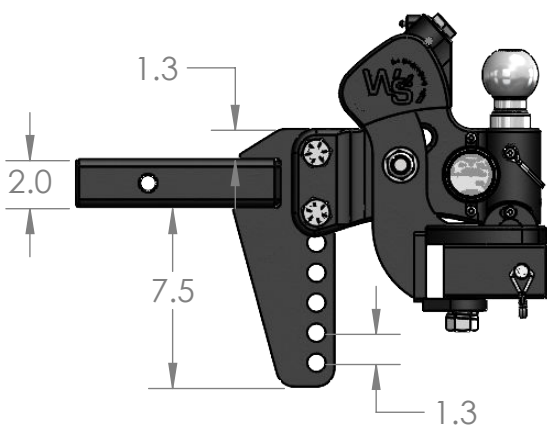

## True Tow Heavy Weight Distribution Hitch TTHW6-2.5 & TTHW6-2.5 XL

NOTE: All dimensions are in inches

LOWER POSITION

RISE POSITION

UPPER POSITION

TOP VIEW

## True Tow Heavy Weight Distribution Hitch TTHW6-2 & TTHW6-2 XL

NOTE: All dimensions are in inches

LOWER POSITION

RISE POSITION

UPPER POSITION

TOP VIEW