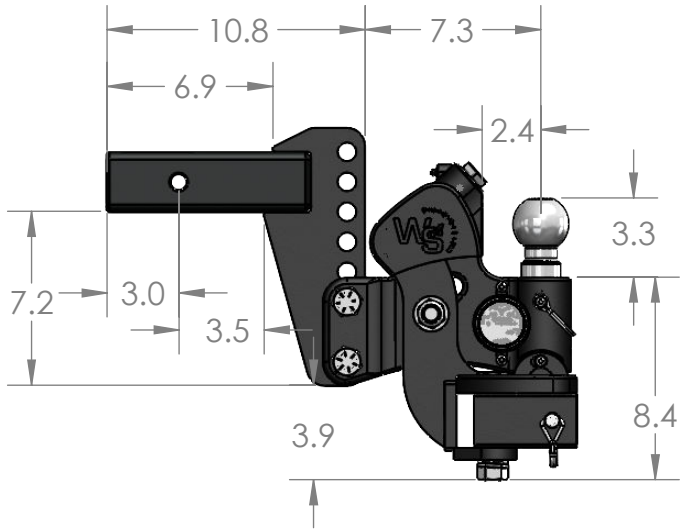

## True Tow Heavy Weight Distribution Hitch TTHW6-2.5 & TTHW6-2.5 XL

NOTE: All dimensions are in inches

LOWER POSITION

RISE POSITION

UPPER POSITION

TOP VIEW

## True Tow Heavy Weight Distribution Hitch TTHW6-2 & TTHW6-2 XL

NOTE: All dimensions are in inches

LOWER POSITION

RISE POSITION

UPPER POSITION

TOP VIEW