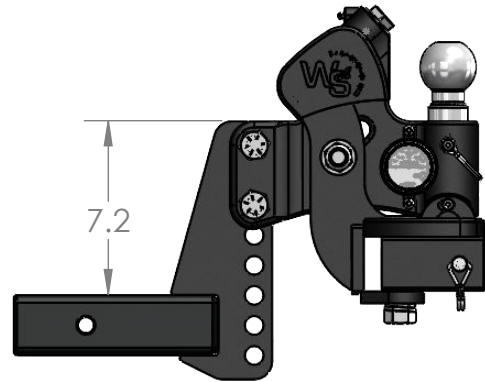

## True Tow Heavy Weight Distribution Hitch TTHW6-2.5 & TTHW6-2.5 XL

NOTE: All dimensions are in inches

LOWER POSITION

RISE POSITION

UPPER POSITION

TOP VIEW

## True Tow Heavy Weight Distribution Hitch TTHW6-2 & TTHW6-2 XL

NOTE: All dimensions are in inches

LOWER POSITION

RISE POSITION

UPPER POSITION

TOP VIEW