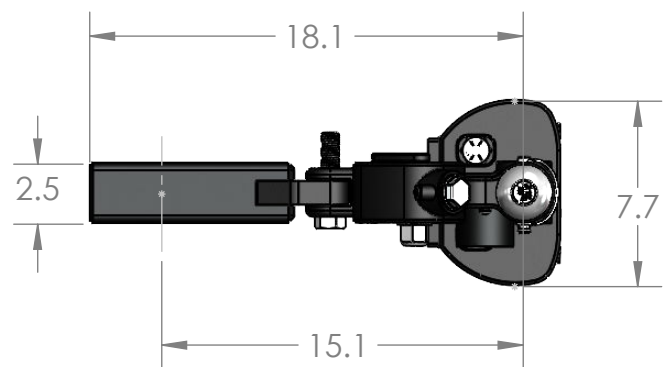

## True Tow Heavy Weight Distribution Hitch TTHW6-2.5 & TTHW6-2.5 XL

NOTE: All dimensions are in inches

LOWER POSITION

RISE POSITION

UPPER POSITION

TOP VIEW

## True Tow Heavy Weight Distribution Hitch TTHW6-2 & TTHW6-2 XL

NOTE: All dimensions are in inches

LOWER POSITION

RISE POSITION

UPPER POSITION

TOP VIEW