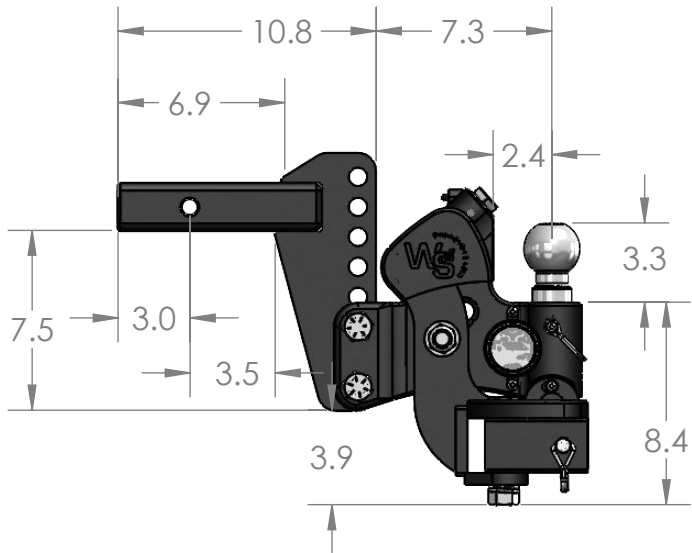

## True Tow Heavy Weight Distribution Hitch TTHW6-2.5 & TTHW6-2.5 XL

NOTE: All dimensions are in inches

LOWER POSITION

RISE POSITION

UPPER POSITION

TOP VIEW

## True Tow Heavy Weight Distribution Hitch TTHW6-2 & TTHW6-2 XL

NOTE: All dimensions are in inches

LOWER POSITION

RISE POSITION

UPPER POSITION

TOP VIEW