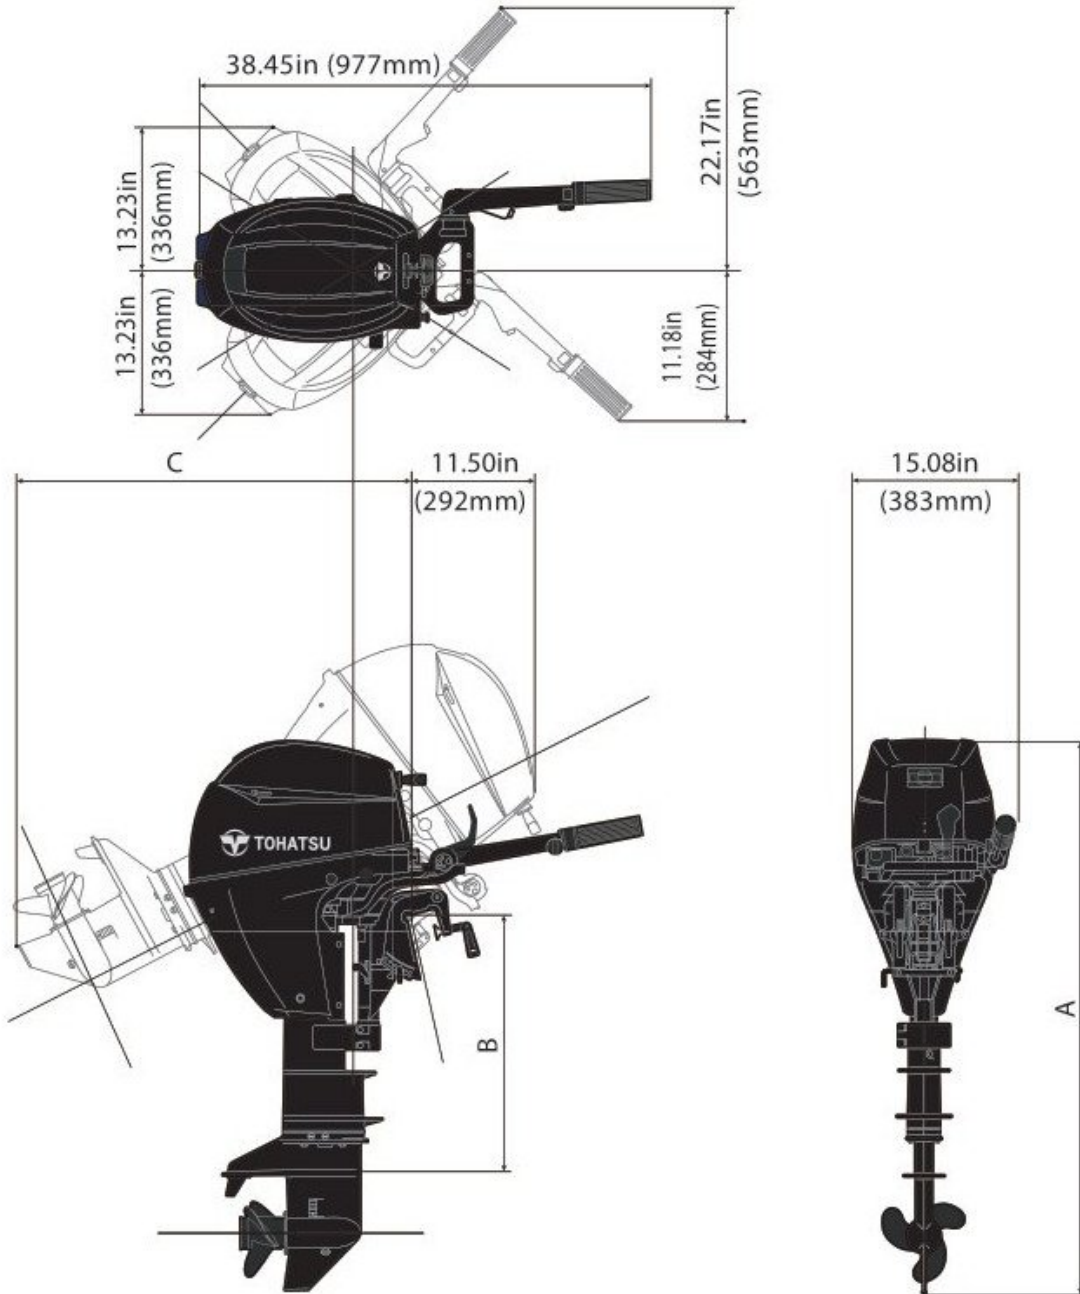

FOUR  
STROKE

MFS8C

Dry Weight (lbs/kg)

Model	MF	EF
Transom S:	85 (38.5)	-
Transom L:	87 (39.5)	93 (42.0)

Dimensions (in/mm)

Model	A	B	C
Transom S:	41.75 (1061)	17.05 (433)	27.68 (703)
Transom L:	46.77 (1188)	22.05 (560)	32.87 (835)