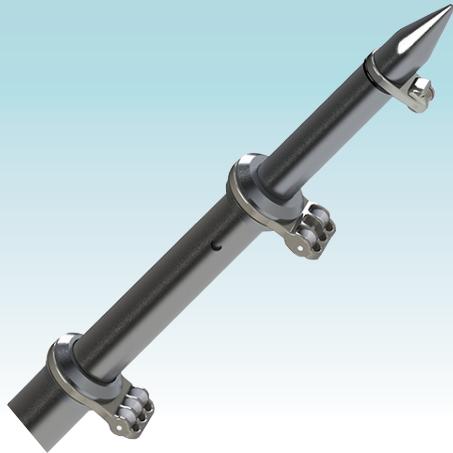

DELUXE ALUMINUM TELE-OUTRIGGER POLES

Designed for offshore trolling in search of bigger fish, the Deluxe Aluminum Tele-Outrigger Poles have a thicker wall for enhanced durability and feature patented 360° swivel collars for better natural bait presentation and reduced halyard friction. The Hybrid Poles telescope below 8' for trailering, storage and bridge clearance and extend to 18' - increasing the strike zone when fishing. They pair with TACO Grand Slam 280, 2801, 300, 390 and 400 series mounts and are available in silver/silver and black/silver.

FEATURES & BENEFITS

- Patent US 11,116,197
- 3-piece telescopic pole
- Fits standard 1-1/2" base
- Solid Delrin support bearings
- Linear lock pins for easy operation
- Easily collapsed and stowed
- Patented 360° swivel collars
- Roller bearing halyard pulleys
- Increased aluminum wall thickness for durability
- Additional swivel collar to separate halyard lines
- Corrosion resistant

Patented 360-degree Swivel Collars

WARNING:

This product can expose you to chemicals including Lead, which is known to the State of California to cause cancer, birth defects or other reproductive harm. For more information go to www.P65Warnings.ca.gov.

PART NUMBER	DESCRIPTION	LENGTH	DIAMETER	UNIT	UPC
OT-0318HD-VEL	Aluminum Pole w/ Rollers (Silver/Silver)	18'	1 1/2"	PR	630918089141
OT-0318HD-BKA	Aluminum Pole w/ Rollers (Silver/Black)	18'	1 1/2"	PR	630919089157