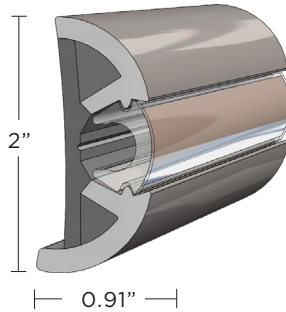

SUPROFLEX RUB RAIL

IDEAL
FOR BOATS
UP TO 65'

SuproFlex is lightweight, ultra-flexible Rub Rail that saves you time and money while providing a seamless precision fit. The innovative SuproFlex series is co-extruded vinyl that provides two levels of hardness – ensuring enhanced protection from impact. SuproFlex Rub Rail requires minimal heating – reducing installation time and manpower. Additionally, SuproFlex Rub Rail requires no pre-forming and easily molds to most hull shapes. This new rub rail is available in a variety of sizes and colors, and pairs with TACO's patented Flex Chrome Insert. SuproFlex is also available as a convenient kit, which includes the Rub Rail, Insert, stainless steel hardware and stainless steel End Caps.

- Tight-radius bending can be made with minimal heating
- Easy handling making these rub rails a good choice for do-it-yourself boaters
- Accepts flex chrome insert V12-0307CP, V12-9980CP and V12-0307GRD
- Kit includes SuproFlex Rub Rail, Flex Chrome Insert, stainless-steel end caps and stainless-steel mounting screws

V11-9990

V11-9970

SUPROFLEX KITS

PART NUMBER	DESCRIPTION	COLOR	LENGTH	INSERT	UPC
V11-9960BBK60-2	SuproFlex, small, 1.6" X .78"	Black	60'	V12-0307CP	6310040900003
V11-9960WCM60-2	SuproFlex, small, 1.6" X .78"	Frosty White	60'	V12-0307CP	6310050900019
V11-9990BBK60-2	SuproFlex, medium, 2" x 0.91"	Black	60'	V12-0307CP	6310110900072
V11-9990WCM60-2	SuproFlex, medium, 2" x 0.91"	Frosty White	60'	V12-0307CP	6310100900066
V11-9990BBK80-2	SuproFlex, medium, 2" x 0.91"	Black	80'	V12-0307CP	6310060900025
V11-9990WCM80-2	SuproFlex, medium, 2" x 0.91"	Frosty White	80'	V12-0307CP	6310070900031
V11-9990GRD80-2	SuproFlex, medium, 2" x 0.91"	Gray	80'	V12-0307GRD	6310500900460

SUPROFLEX V11-9970