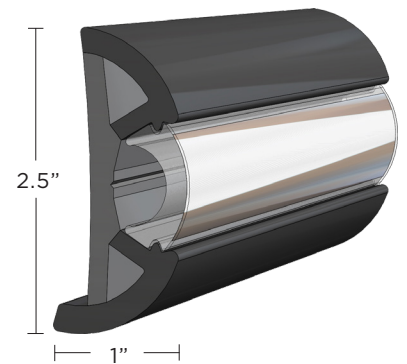

V11-9970

SUPROFLEX KITS

PART NUMBER	DESCRIPTION	COLOR	LENGTH	INSERT	UPC
V11-9960BBK60-2	SuproFlex, small, 1.6" X .78"	Black	60'	V12-0307CP	6310040900003
V11-9960WCM60-2	SuproFlex, small, 1.6" X .78"	Frosty White	60'	V12-0307CP	6310050900019
V11-9990BBK60-2	SuproFlex, medium, 2" x 0.91"	Black	60'	V12-0307CP	6310110900072
V11-9990WCM60-2	SuproFlex, medium, 2" x 0.91"	Frosty White	60'	V12-0307CP	6310100900066
V11-9990BBK80-2	SuproFlex, medium, 2" x 0.91"	Black	80'	V12-0307CP	6310060900025
V11-9990WCM80-2	SuproFlex, medium, 2" x 0.91"	Frosty White	80'	V12-0307CP	6310070900031
V11-9990GRD80-2	SuproFlex, medium, 2" x 0.91"	Gray	80'	V12-0307GRD	6310500900460

SUPROFLEX V11-9970

PART NUMBER	DESCRIPTION	COLOR/FINISH	LENGTH	INSERT	UPC
V11-9970BKA100-1	SuproFlex, large, 2.5" x 1"	Black	100'	V12-9980CP*	6310080900047
V12-9980CP100-1	Flex Chrome Insert	Clear	100'	-	6310090900053
F16-0276	Stainless Steel End Cap (for V11-9970)	Polished	-	-	6310150900115