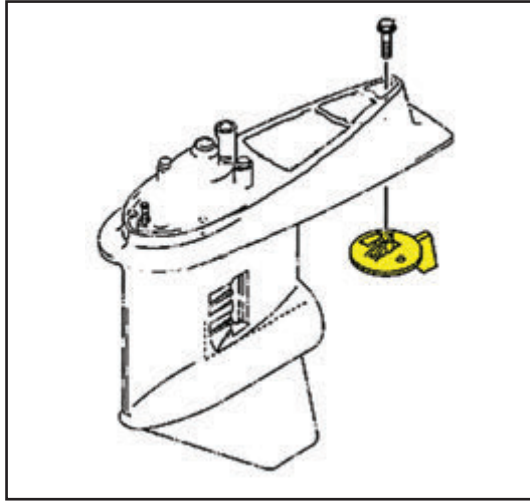

*The Quality
Choice*

INSTALLATION • INSTALACIÓN

Model 95201

INCLUDES • INCLUYE • INCLUDE

- Block anode for gimbal housing (1)

- Skag for ventilation plate (1)