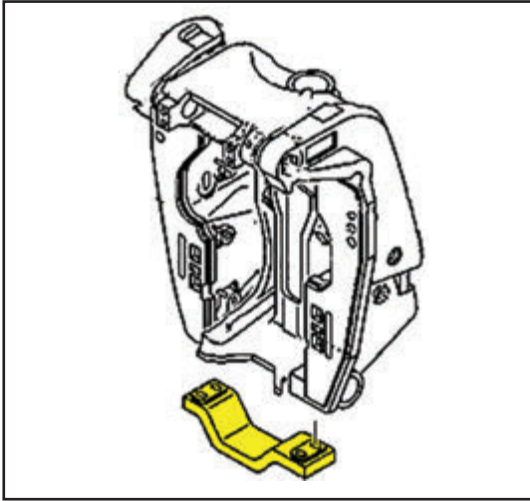

*The Quality
Choice*

INSTALLATION • INSTALACIÓN

Model 95201

INCLUDES • INCLUYE • INCLUDE

- Block anode for gimbal housing (1)

- Skag for ventilation plate (1)