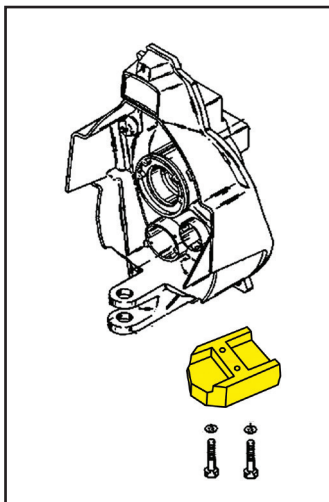

*The Quality
Choice*

INSTALLATION • INSTALACIÓN

Model 95021

INCLUDES • INCLUYE • INCLUDE

- Block anode for gimbal housing (1)

- Anode plate for top of ventilation plate (1)

- Collar anode for trim rams (2)

- Anode collar between prop and gear housing (1)

- Skeg for ventilation plate (1)

(Screws Included)

7 19249 95021 1

*The Quality
Choice*

INSTALLATION • INSTALACIÓN

Model 95031

INCLUDES • INCLUYE • INCLUDE

- Block anode for gimbal housing (1)

- Anode plate for top of ventilation plate (1)

- Collar anode for trim rams (2)

(Screws Included)

- Anode collar between prop and gear housing (1)

- Skag for ventilation plate (1)