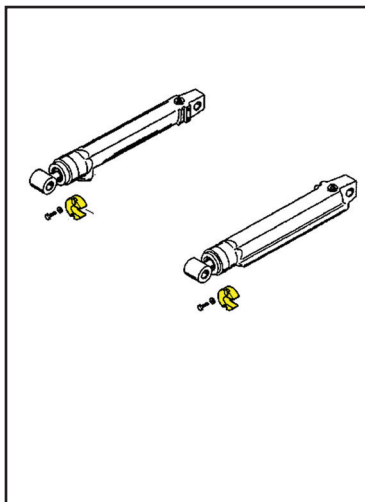

*The Quality
Choice*

INSTALLATION • INSTALACIÓN

Model 95021

INCLUDES • INCLUYE • INCLUDE

- Block anode for gimbal housing (1)

- Anode plate for top of ventilation plate (1)

- Collar anode for trim rams (2)

- Anode collar between prop and gear housing (1)

- Skeg for ventilation plate (1)

(Screws Included)

7 19249 95021 1

*The Quality
Choice*

INSTALLATION • INSTALACIÓN

Model 95031

INCLUDES • INCLUYE • INCLUDE

- Block anode for gimbal housing (1)

- Anode plate for top of ventilation plate (1)

- Collar anode for trim rams (2)

(Screws Included)

- Anode collar between prop and gear housing (1)

- Skag for ventilation plate (1)