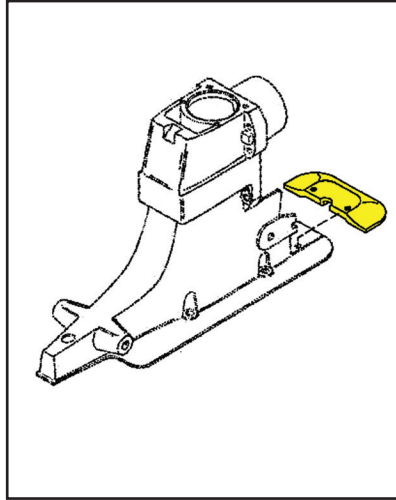

*The Quality
Choice*

INSTALLATION • INSTALACIÓN

Model 95021

INCLUDES • INCLUYE • INCLUDE

- Block anode for gimbal housing (1)

- Anode plate for top of ventilation plate (1)

- Collar anode for trim rams (2)

- Anode collar between prop and gear housing (1)

- Skeg for ventilation plate (1)

(Screws Included)

7 19249 95021 1

*The Quality
Choice*

INSTALLATION • INSTALACIÓN

Model 95031

INCLUDES • INCLUYE • INCLUDE

- Block anode for gimbal housing (1)

- Anode plate for top of ventilation plate (1)

- Collar anode for trim rams (2)

(Screws Included)

- Anode collar between prop and gear housing (1)

- Skag for ventilation plate (1)