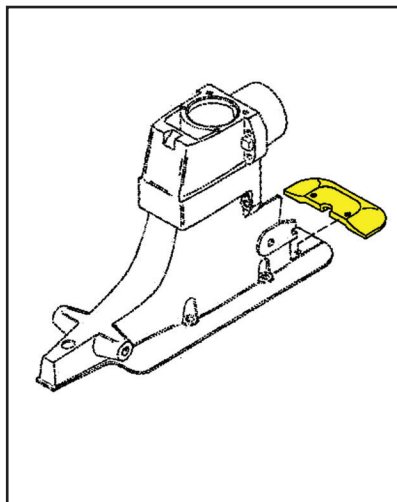

*The Quality
Choice*

INSTALLATION • INSTALACIÓN

Model 95021

INCLUDES • INCLUYE • INCLUDE

- Block anode for gimbal housing (1)

- Anode plate for top of ventilation plate (1)

- Collar anode for trim rams (2)

- Anode collar between prop and gear housing (1)

- Skeg for ventilation plate (1)

(Screws Included)

7 19249 95021 1

*The Quality
Choice*

INSTALLATION • INSTALACIÓN

Model 95031

INCLUDES • INCLUYE • INCLUDE

- Block anode for gimbal housing (1)

- Anode plate for top of ventilation plate (1)

- Collar anode for trim rams (2)

(Screws Included)

- Anode collar between prop and gear housing (1)

- Skag for ventilation plate (1)