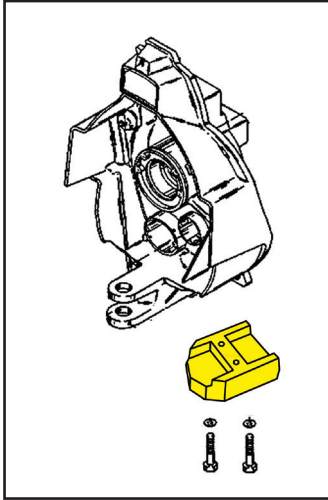

*The Quality
Choice*

INSTALLATION • INSTALACIÓN

Model 95021

INCLUDES • INCLUYE • INCLUDE

- Block anode for gimbal housing (1)

- Anode plate for top of ventilation plate (1)

- Collar anode for trim rams (2)

- Anode collar between prop and gear housing (1)

- Skeg for ventilation plate (1)

(Screws Included)

7 19249 95021 1

*The Quality
Choice*

INSTALLATION • INSTALACIÓN

Model 95031

INCLUDES • INCLUYE • INCLUDE

- Block anode for gimbal housing (1)

- Anode plate for top of ventilation plate (1)

- Collar anode for trim rams (2)

(Screws Included)

- Anode collar between prop and gear housing (1)

- Skag for ventilation plate (1)