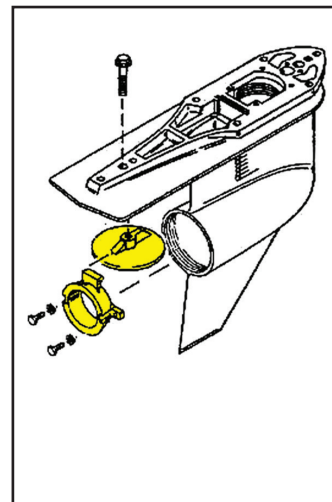

*The Quality
Choice*

INSTALLATION • INSTALACIÓN

Model 95021

INCLUDES • INCLUYE • INCLUDE

- Block anode for gimbal housing (1)

- Anode plate for top of ventilation plate (1)

- Collar anode for trim rams (2)

- Anode collar between prop and gear housing (1)

- Skeg for ventilation plate (1)

(Screws Included)

7 19249 95021 1

*The Quality
Choice*

INSTALLATION • INSTALACIÓN

Model 95031

INCLUDES • INCLUYE • INCLUDE

- Block anode for gimbal housing (1)

- Anode plate for top of ventilation plate (1)

- Collar anode for trim rams (2)

(Screws Included)

- Anode collar between prop and gear housing (1)

- Skag for ventilation plate (1)