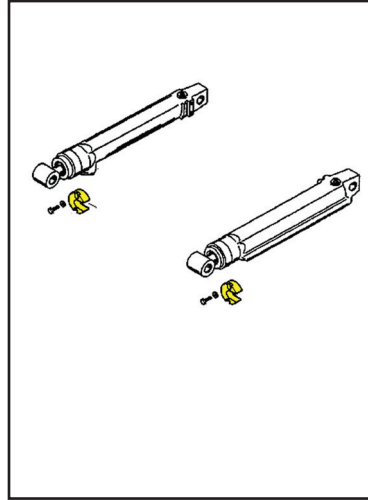

*The Quality
Choice*

INSTALLATION • INSTALACIÓN

Model 95021

INCLUDES • INCLUYE • INCLUDE

- Block anode for gimbal housing (1)

- Anode plate for top of ventilation plate (1)

- Collar anode for trim rams (2)

- Anode collar between prop and gear housing (1)

- Skeg for ventilation plate (1)

(Screws Included)

7 19249 95021 1

*The Quality
Choice*

INSTALLATION • INSTALACIÓN

Model 95031

INCLUDES • INCLUYE • INCLUDE

- Block anode for gimbal housing (1)

- Anode plate for top of ventilation plate (1)

- Collar anode for trim rams (2)

(Screws Included)

- Anode collar between prop and gear housing (1)

- Skag for ventilation plate (1)