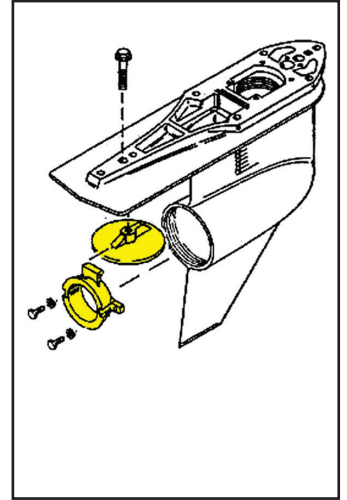

*The Quality
Choice*

INSTALLATION • INSTALACIÓN

Model 95021

INCLUDES • INCLUYE • INCLUDE

- Block anode for gimbal housing (1)

- Anode plate for top of ventilation plate (1)

- Collar anode for trim rams (2)

- Anode collar between prop and gear housing (1)

- Skeg for ventilation plate (1)

(Screws Included)

7 19249 95021 1

*The Quality
Choice*

INSTALLATION • INSTALACIÓN

Model 95031

INCLUDES • INCLUYE • INCLUDE

- Block anode for gimbal housing (1)

- Anode plate for top of ventilation plate (1)

- Collar anode for trim rams (2)

(Screws Included)

- Anode collar between prop and gear housing (1)

- Skag for ventilation plate (1)