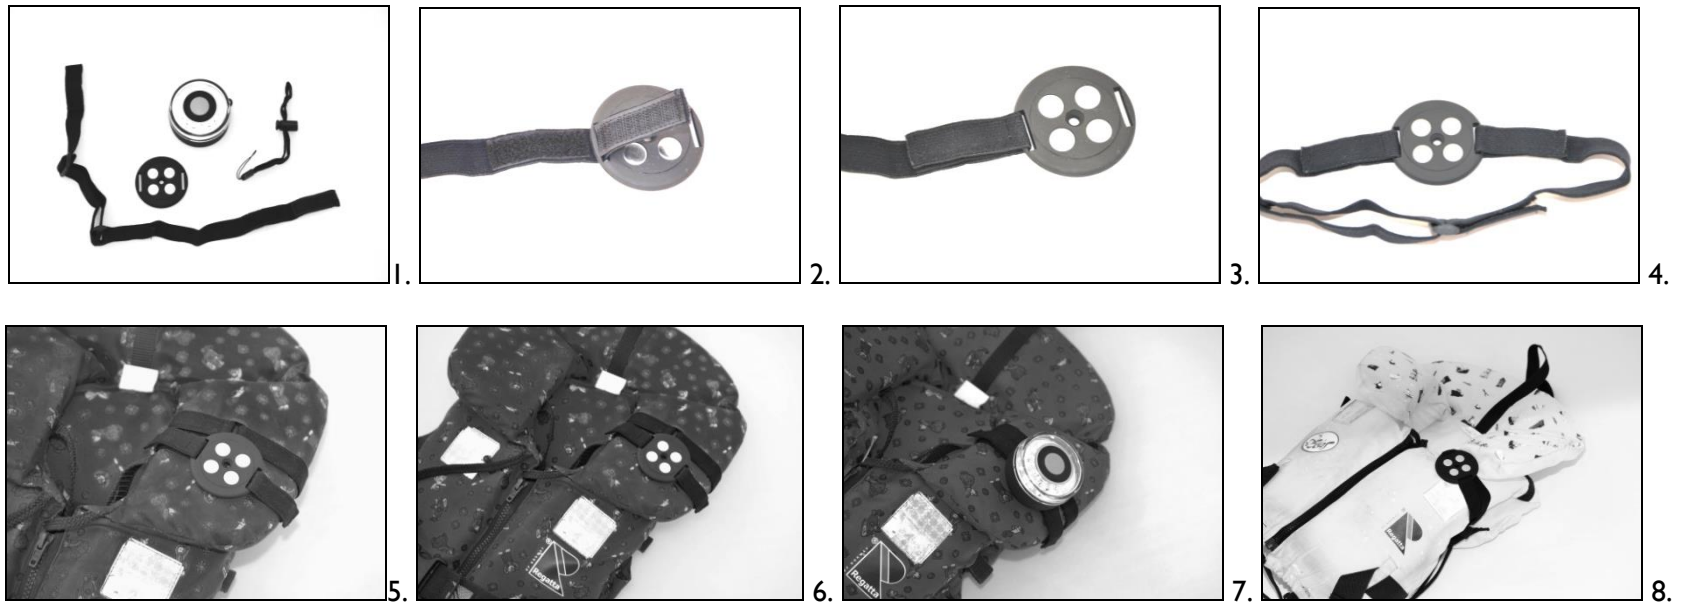

INSTRUCTION

Attach Navi light 360° with its flexible Velcro strap

Navisafe can be attached to almost anything with its unique double magnetic system and its flexible Velcro strap

Important: Lanyard must also be used when attaching light to lifejacket. (See other side of instructions manual)

INSTRUCTION

Attach Navi light 360° with its Lanyard

Important: Lanyard must also be used when attaching light to lifejacket.