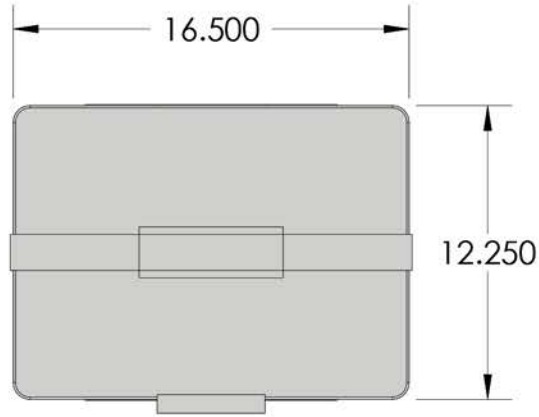

MAGMA PRODUCTS INC. • 3940 Pixie Ave. • Lakewood, CA 90712 • USA • Tel: (562) 627-0500  
www.MagmaProducts.com • e-mail: mail@MagmaProducts.com

**A10-991**  
**Padded Grill & Accessory**  
**Carrying / Storage Case**  
*Fits Magma and most portable kettle style grills*  
*with **17" diameter** (43.2 cm) or smaller grilling surface*  
**Weight 5.47 lb.**  
(2.5 kg)