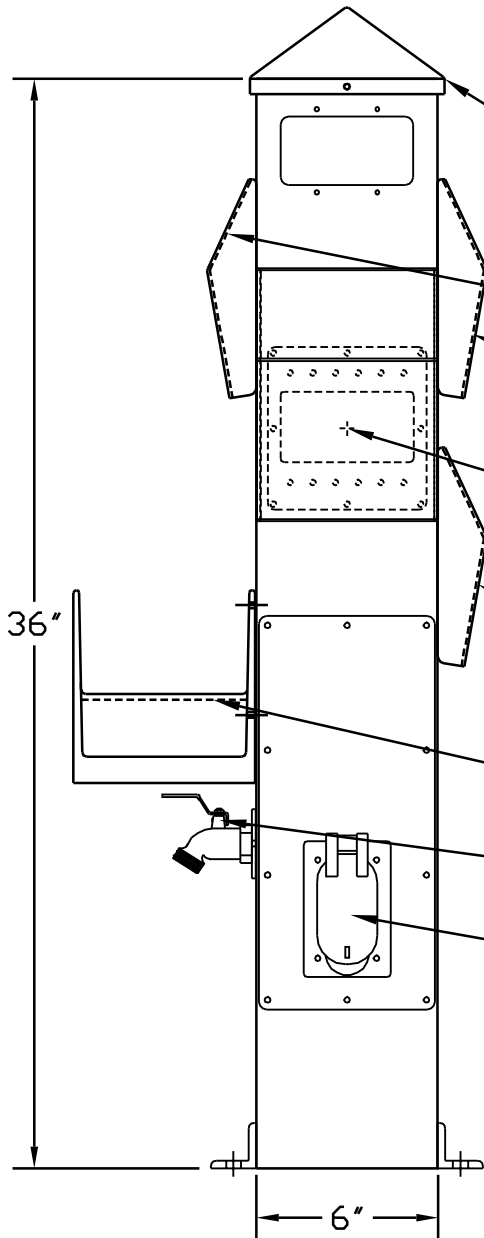

Notes

Pedestal Fabricated From 100%
Aluminum Casing 6X6X36X1/8"

Powder Coated White to
Marine Specifications

PL-7 Fluorescent Light 3 Sides
With Photocell

(1) 50 Amp 125/250V Twist Lock
Receptacle HBL 63CN69

(1) 30 Amp 125V Twist Lock
Receptacle HBL 26CM10

Breaker Panel With Cover And
SQ. D Circuit Breakers QDU130,
QDU250 & QDU120

(1) Hubbell 20 Amp 110V GFCI Receptacle

(1) Hose Holders (Cast Alum.)

(1) WATER SPIGOT

(1) TV & Phone Receptacle

6 X 6 BASE LAYOUT PLAN VIEW

Dockside Electrical Pillar

International Dock Products

3101 S.W. 25th. Street

Pembroke Park, Florida 33009

(954) 964-5315

Fax (954) 964-2715