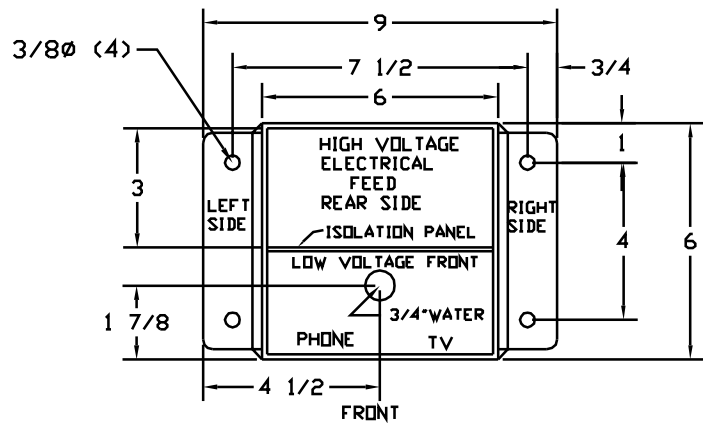

PL-7 Fluorescent Light 3 Sides
With Photocell

(1) 50 Amp 125/250V Twist Lock
Receptacle HBL 63CN69

(1) 30 Amp 125V Twist Lock
Receptacle HBL 26CM10

Breaker Panel With Cover And
SQ. D Circuit Breakers QDU130,
QDU250 & QDU120

(1) Hubbell 20 Amp 110V GFCI Receptacle

(1) Hose Holders (Cast Alum.)

(1) WATER SPIGOT

(1) TV & Phone Receptacle

6 X 6 BASE LAYOUT PLAN VIEW