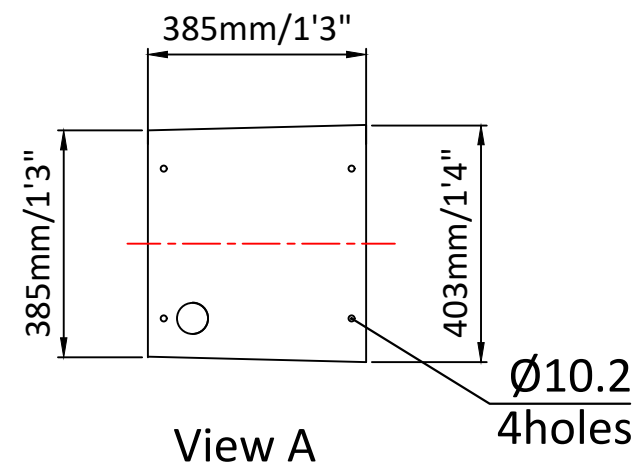

View B

View A

Ø10.2  
4holes

	FCT8ST02-00		DWN: LH
	KG	LB	APPROVED: LW
info@highfieldboats.com	38	84	DATE: 2024.7.8

(C) Copyright reserved. No unauthorized use allowed.

All intellect - ideas - concepts remain the property of Highfield Boats