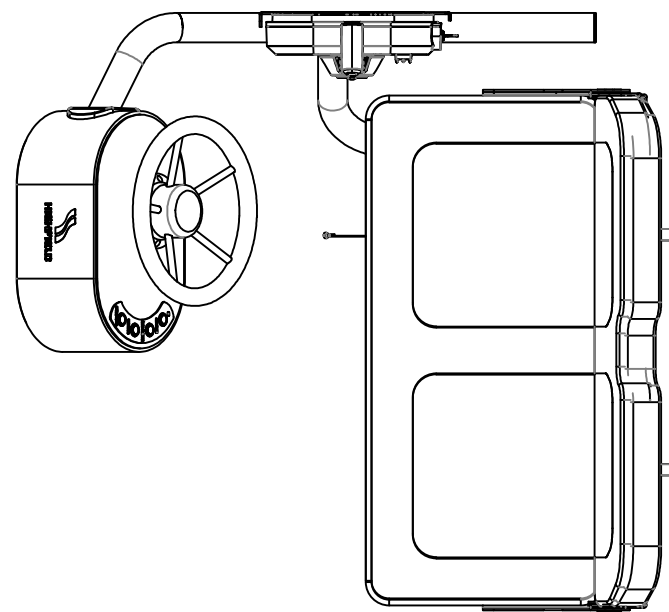

View B

View A

Ø10.2  
4holes

	FCT8ST02-00		DWN: LH
	KG	LB	APPROVED: LW
info@highfieldboats.com	38	84	DATE: 2024.7.8

(C) Copyright reserved. No unauthorized use allowed.

All intellect - ideas - concepts remain the property of Highfield Boats