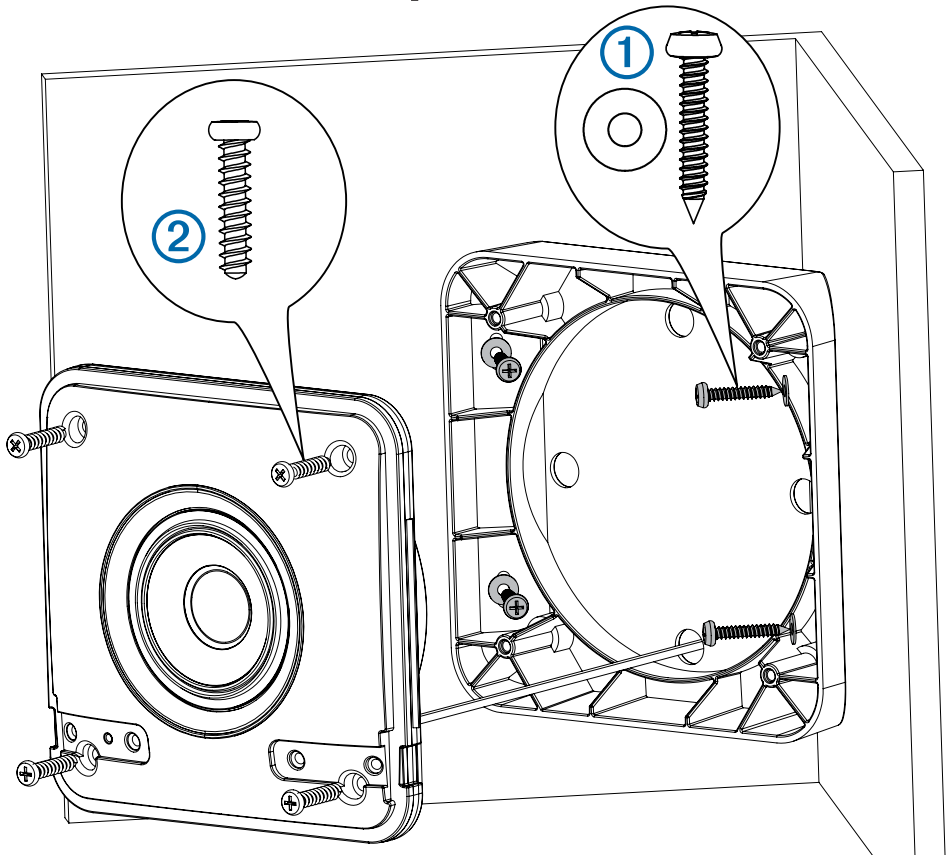

FUSION®

Shallow Mount Speaker Corner Bracket

①

Use the washers provided with the bracket and the screws provided with the speaker to secure the bracket to the surface.

②

Use the screws provided with the bracket to secure the speaker to the bracket.