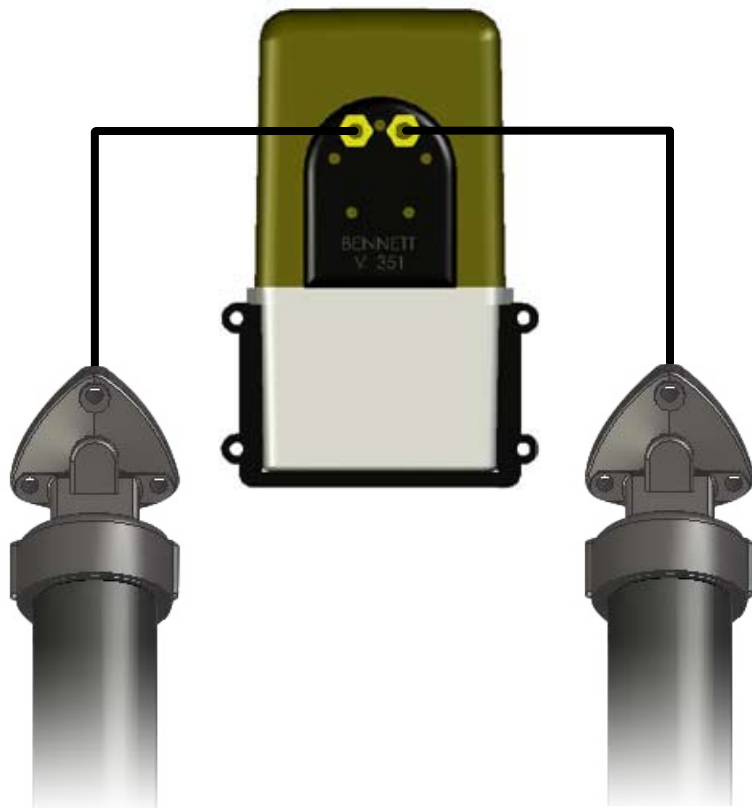

Hydraulic Power Unit Tubing Diagrams

Tubing Diagram for Single Actuator System

Tubing Diagram for Dual Actuator System

Hydraulic Power Unit Tubing Diagram - Multiple Actuators

Tubing Diagram for Single Acting, Two-HPU, Four-Cylinder System

Port Actuators

Starboard Actuators