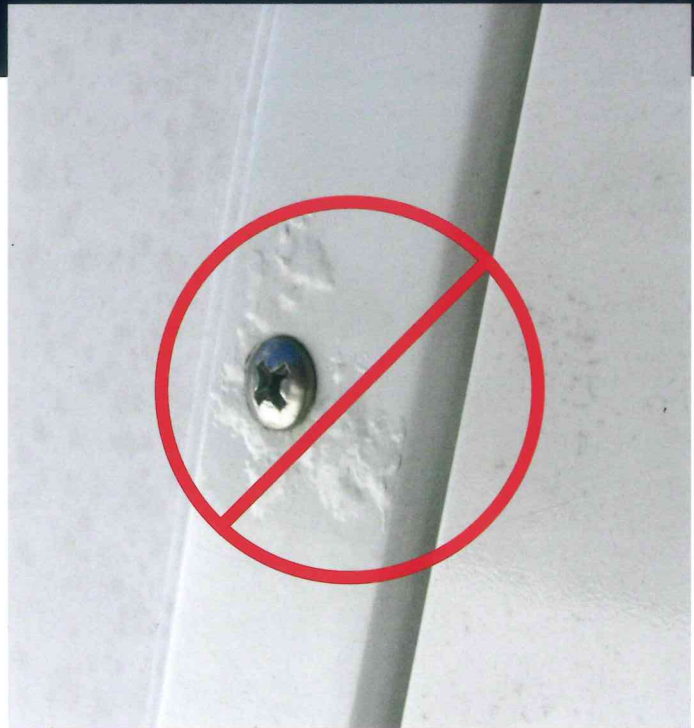

Stop Filiform Corrosion

ALEXSEAL® is the only system continuing to offer chromate primers to the marine market with **Cor Spec Primer 135**, which is formulated with strontium and barium chromate. **Cor Spec Primer 135's** technology, which has been protecting aircraft, industrial machinery and yachts for decades, is expressly designed to safeguard aluminum and steel surfaces from corrosion creepage.

Once corrosion starts on aluminum or steel surfaces, it can quickly spread beneath the coating system and cause extensive and costly damage. Minimize this spreading or creeping with **ALEXSEAL® Cor Spec Primer 135** in order to limit the affected area. The unique primer formulation allows the product to be overcoated the same day it is applied with either **ALEXSEAL® Premium Topcoat** or another primer, if additional surfacing and fairing is required. It can be used above and below the waterline and on interior surfaces where corrosion protection is desired.