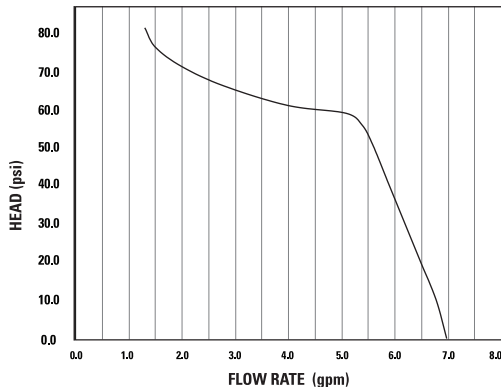

Ultra 7.0 Washdown Pump System 7.0 GPM (26.5 LPM) 80 PSI (5.5 BAR)

Specifications

- Pump Body - Glass Filled Nylon
- Pump Design - 5 Chamber Diaphragm
- Suction Lift - Self Priming to 8ft (2.5m)
- Ports - (2) - 3/4" (19mm) Hose Barb
  (2) - 3/4" (19mm) Hose Barb 90° Elbow
- Motor - Permanent Magnet
- ISO 8846 MARINE (Ignition Protection)

Performance Curve