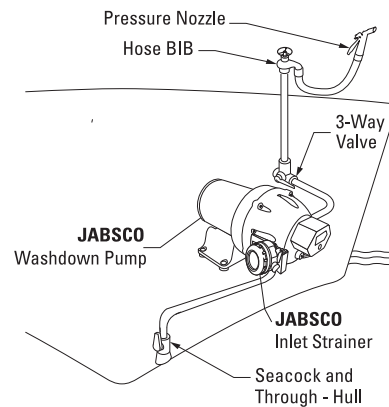

Ultra 7.0 Washdown Pump System

JABSCO DELIVERS UNRIVALED POWER IN A 7.0 GPM ULTRA WASHDOWN PUMP!

Step up to extreme cleaning with this seven gallon per minute, high pressure washdown system.

The powerful spray makes cleaning your boat or dock faster and easier than ever. And its robust design will provide many years of reliable service. With complete instructions and an included main breaker, this washdown system can be installed on almost any size boat.

Specifications

- Pump Body - Glass Filled Nylon
- Pump Design - 5 Chamber Diaphragm
- Suction Lift - Self Priming to 8ft (2.5m)
- Ports - (2) - 3/4" (19mm) Hose Barb
(2) - 3/4" (19mm) Hose Barb 90° Elbow
- Motor - Permanent Magnet
- ISO 8846 MARINE (Ignition Protection)

Performance Curve

Kit Includes

* Main breaker is available in aftermarket packaging. Not included with 24 volt version.

Model No	Nominal DC Volts	Max Amps	Open Flow GPM (LPM)	Switch Max PSI (Bar)	Inlet Strainer	Circuit Breaker
52700 - 0092	12	28	7.0 (26.5)	80 (5.5)	Yes	Yes
52700 - 0094	24	14	7.0 (26.5)	80 (5.5)	Yes	No