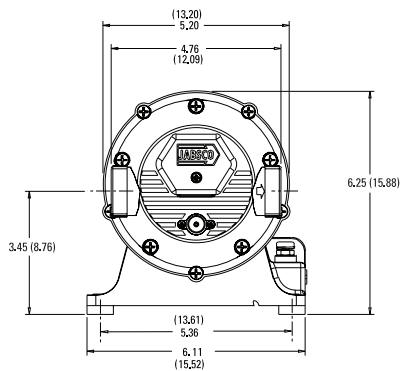

Specifications

- Pump Body - Glass Filled Nylon
- Pump Design - 5 Chamber Diaphragm
- Suction Lift - Self Priming to 8ft (2.5m)
- Ports - (2) - 3/4" (19mm) Hose Barb
(2) - 3/4" (19mm) Hose Barb 90° Elbow
- Motor - Permanent Magnet
- ISO 8846 MARINE (Ignition Protection)

Performance Curve

Kit Includes

* Main breaker is available in aftermarket packaging. Not included with 24 volt version.

Model No	Nominal DC Volts	Max Amps	Open Flow GPM (LPM)	Switch Max PSI (Bar)	Inlet Strainer	Circuit Breaker
52700 - 0092	12	28	7.0 (26.5)	80 (5.5)	Yes	Yes
52700 - 0094	24	14	7.0 (26.5)	80 (5.5)	Yes	No