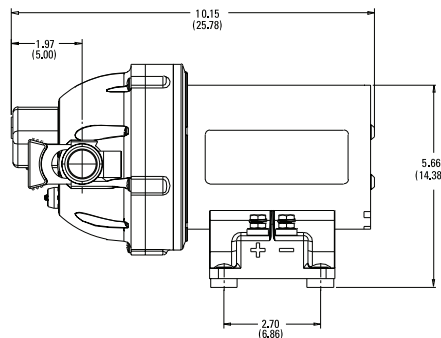

Specifications

- Pump Body - Glass Filled Nylon
- Pump Design - 5 Chamber Diaphragm
- Suction Lift - Self Priming to 8ft (2.5m)
- Ports - (2) - 3/4" (19mm) Hose Barb
(2) - 3/4" (19mm) Hose Barb 90° Elbow
- Motor - Permanent Magnet
- ISO 8846 MARINE (Ignition Protection)

Performance Curve

Kit Includes

* Main breaker is available in aftermarket packaging. Not included with 24 volt version.

Model No	Nominal DC Volts	Max Amps	Open Flow GPM (LPM)	Switch Max PSI (Bar)	Inlet Strainer	Circuit Breaker
52700 - 0092	12	28	7.0 (26.5)	80 (5.5)	Yes	Yes
52700 - 0094	24	14	7.0 (26.5)	80 (5.5)	Yes	No